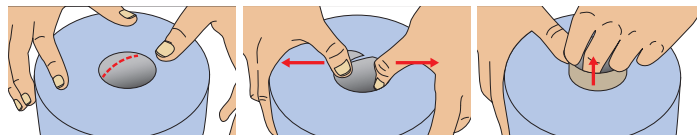

PRODUCT INFORMATION SHEET

Basic Blue 1Ply Centrefeed **PR7301**

An economical 1ply, blue 300m centrefeed roll. Made from recycled fibres, the perfect cost-effective paper roll for tackling all light-duty wiping tasks. The paper pulls from the centre to ensure the sheets remain clean before use.

- Rolls are designed with a removable core, which means that the roll can be used with a centrefeed dispenser ensuring good hygiene and functionality.
- Excels at light-duty cleaning, wiping and drying tasks.
- Rolls measure 175mm in width and 300m in length.
- Made using quality recycled fibres and is FSC Certified.
- Manufactured in the UK, according to CHSA Soft Tissue Standard.

Quick guide to core removal

Find the perforated spiral line inside the core

Using your thumbs, pull apart either side to tear the core

Reach inside the roll and pull the paper out

This product is manufactured according to CHSA Soft Tissue Standard. Please note PRISTINE reserves the right to alter specifications without notice.