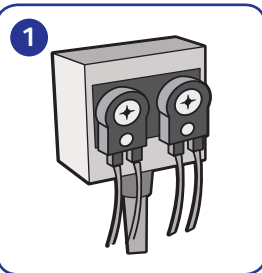

Suma Rinse A5 Mini guide

Available in 2x5L, 20L

Use as rinse aid in:

Auto dosed dishwashing machines

Dishwashing
rinse aid for soft
to medium water

Spot and
streak free

Using...

1 Use with Diversey auto dosed system or built-in dispenser.

2 When container is empty switch OFF the dishwasher. Remove feeder tube from empty container.

3 Remove cap from new container. Place cap on empty container and dispose/recycle. Insert feeder tube into new container and secure cap..