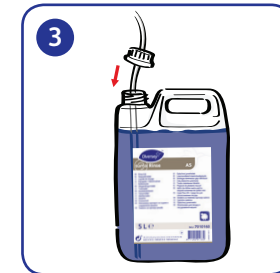

Suma Rinse A5 Mini guide

Available in 2x5L, 20L

Use as rinse aid in:

Auto dosed dishwashing machines

Dishwashing
rinse aid for soft
to medium water

Spot and
streak free

Using...

1 Use with Diversey auto dosed system or built-in dispenser.

2 When container is empty switch OFF the dishwasher. Remove feeder tube from empty container.

3 Remove cap from new container. Place cap on empty container and dispose/recycle. Insert feeder tube into new container and secure cap..