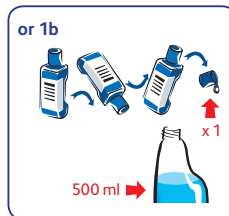

Fast drying giving a streak-free finish

Using...

Bucket cleaning
Dilute: 2 x caps into 5 L water.

Spray cleaning
Dilute:
1 x cap into 500 ml trigger bottle.

Apply solution using either mop/cloth or spray.