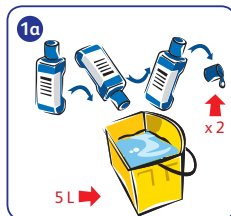

Fast drying giving a streak-free finish

Using...

Bucket cleaning
Dilute: 2 x caps into 5 L water.

Spray cleaning
Dilute:
1 x cap into 500 ml trigger bottle.

Apply solution using either mop/cloth or spray.