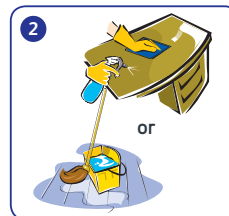

Fast drying giving a streak-free finish

Using...

Bucket cleaning
Dilute: 2 x caps into 5 L water.

Spray cleaning
Dilute:
1 x cap into 500 ml trigger bottle.

Apply solution using either mop/cloth or spray.

Rinse cloth/mop regularly.

Allow to air dry.